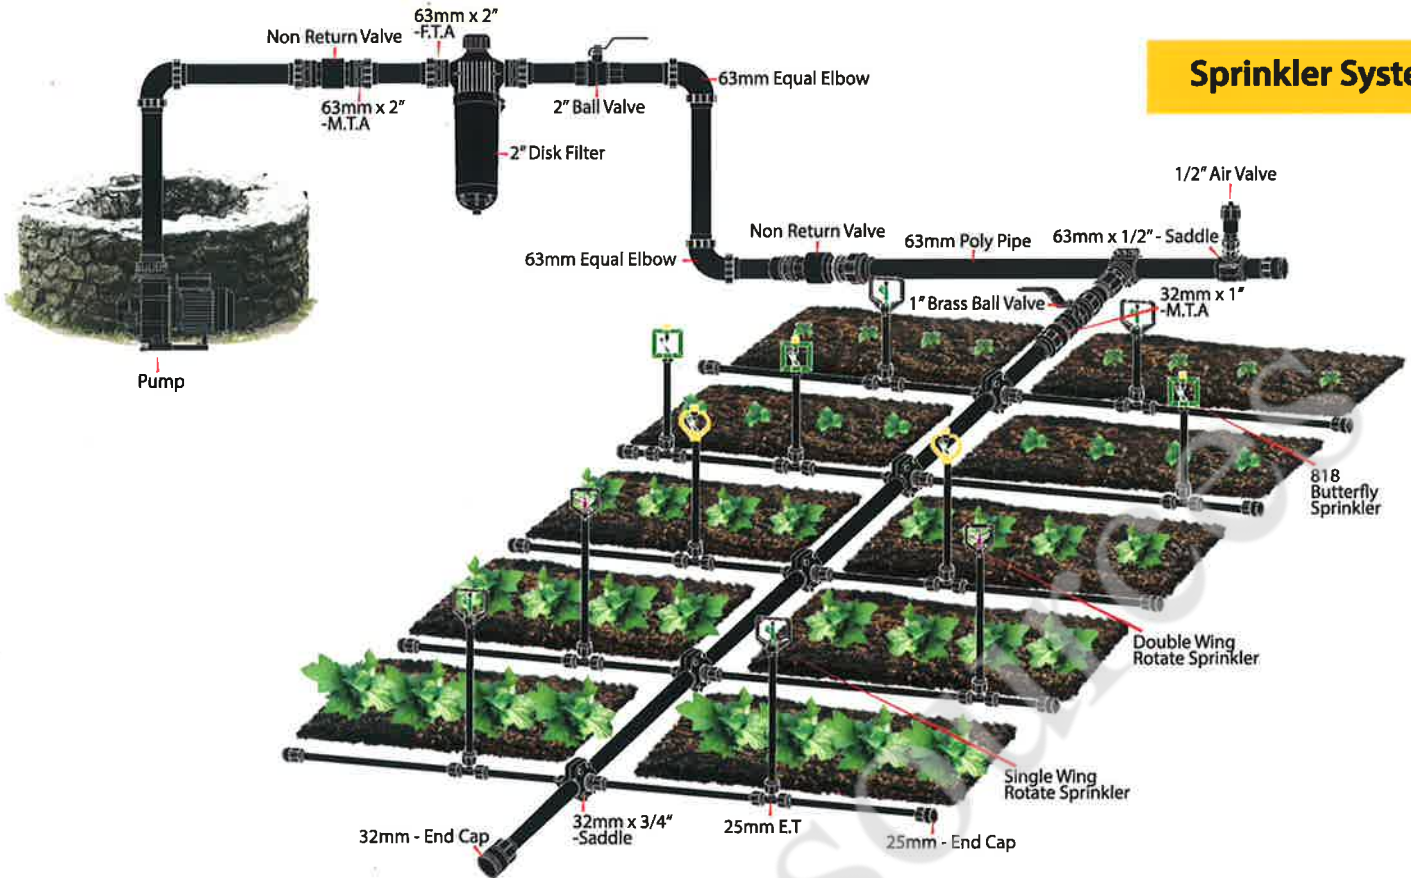

IRRIGATION PRODUCTS

Sprinkler System