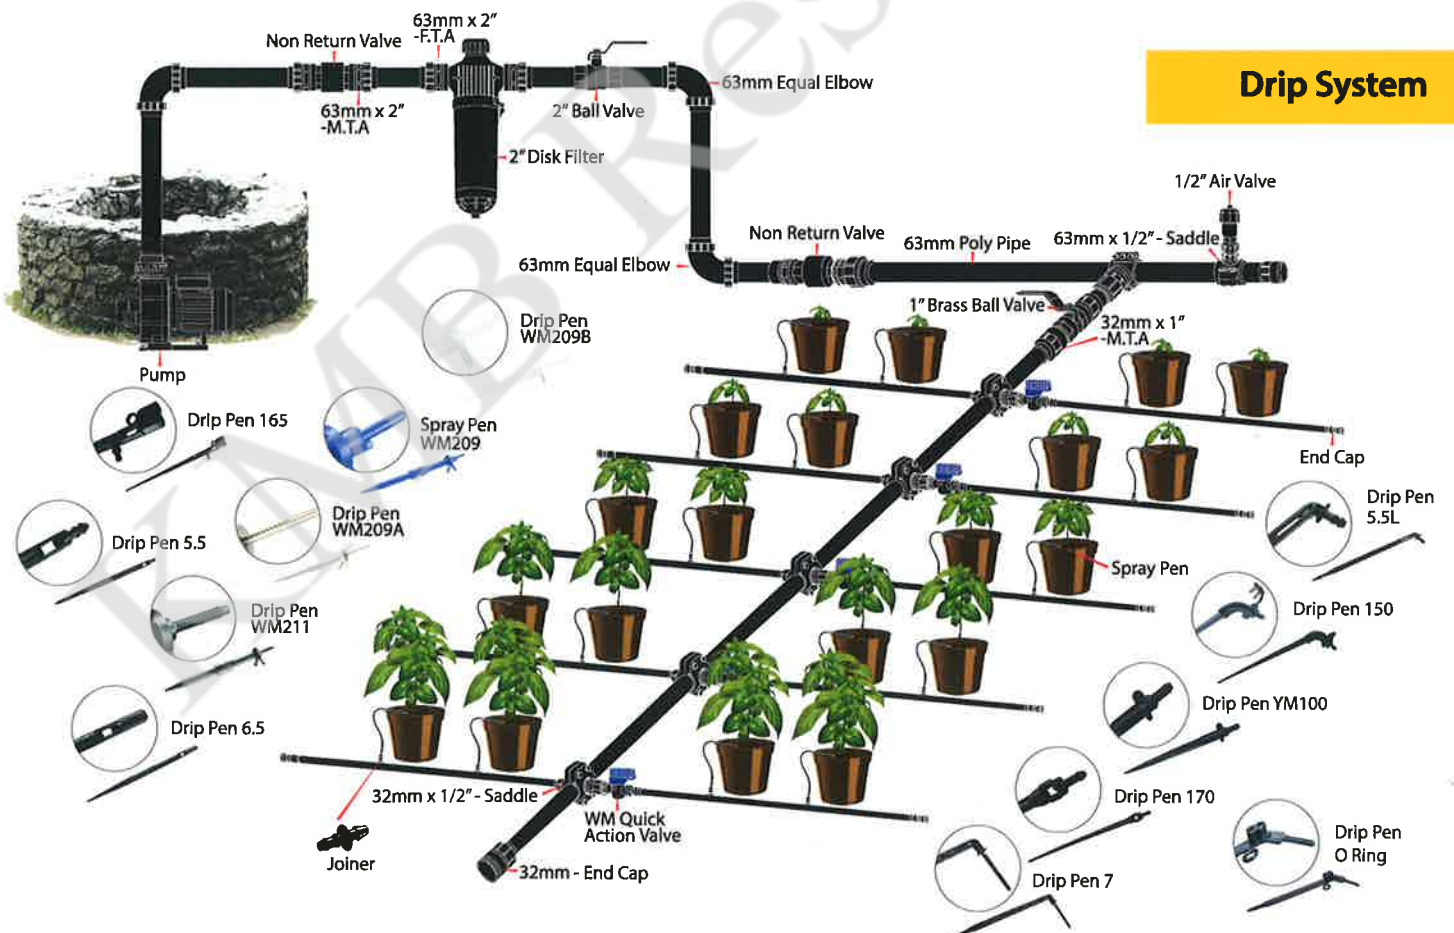

Drip System

齐立资源有限公司
KMB RESOURCES SDN. BHD. (408368-H)

+605 - 322 9239   +605 - 328 1168 / +605 - 328 1169

6, Jalan Zarib 6, Zarib Industrial Park, 31500 Ipoh, Perak, Malaysia.

www.kmb.net.my

www.irrigation-kmb.com.my

/kmbresources.trustpass.alibaba.com