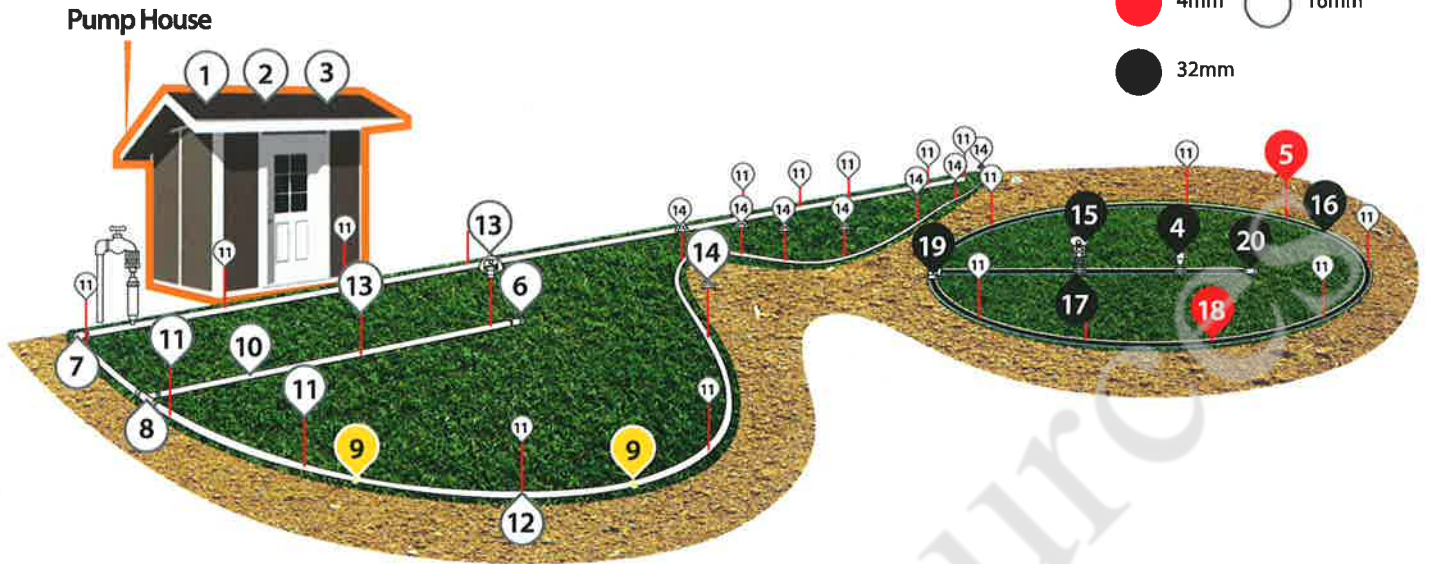

## BEDS & BORDERS A Typical Spray System

PIPE

● 4mm ○ 16mm

● 32mm

1 PUMP

2 TIME CONTROLLER

3 SOLENOID VALVE

4 MEGANET SPRINKLER