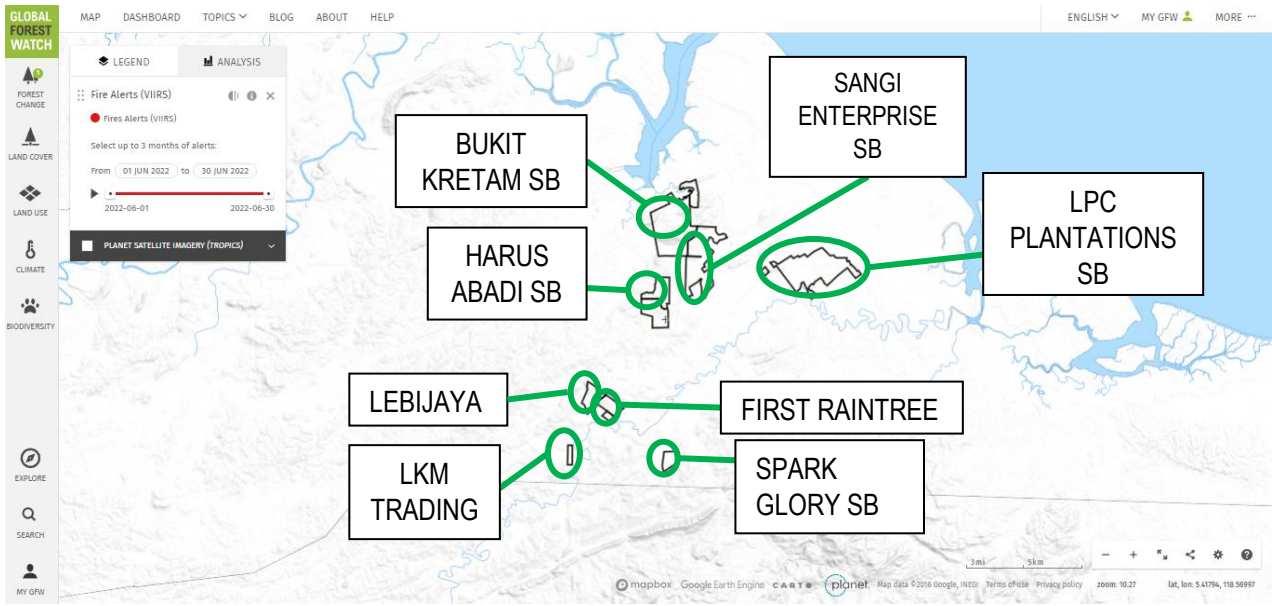

**A) Number of Fire Hot Spot occurrence within Hap Seng Plantations Holdings Berhad (HSPHB) in June 2022 as reported by Global Forest Watch (GFW) Fires.**

No	Estate	GFW Fires	Site Verification
1	Lokan Estate	0	
2	Batangan Estate	0	
3	Lutong Estate	0	
4	Kapis Estate	0	
5	Lungmanis Estate	0	

6	Tomanggong Estate	0	
7	Litang Estate	0	
8	Tagas Estate	0	
9	Tabin Estate	0	
10	Northbank Estate	0	
11	Bukit Mas Estate	0	

12	Sungai Segama Estate	0	
13	Kawa Estate	0	
14	Pelipikan Estate	0	

**B) Global Forest Watch Fires Website: 01<sup>st</sup> June 2022 – 30<sup>th</sup> June 2022**

**1) No fire alert within Hap Seng Plantations Holding Berhad (HSPHB) areas in Global Forest Watch Fires website.**

**2) No fire alert within neighbouring independent outgrower/smallholder around HSPHB in Global Forest Watch Fires website.**