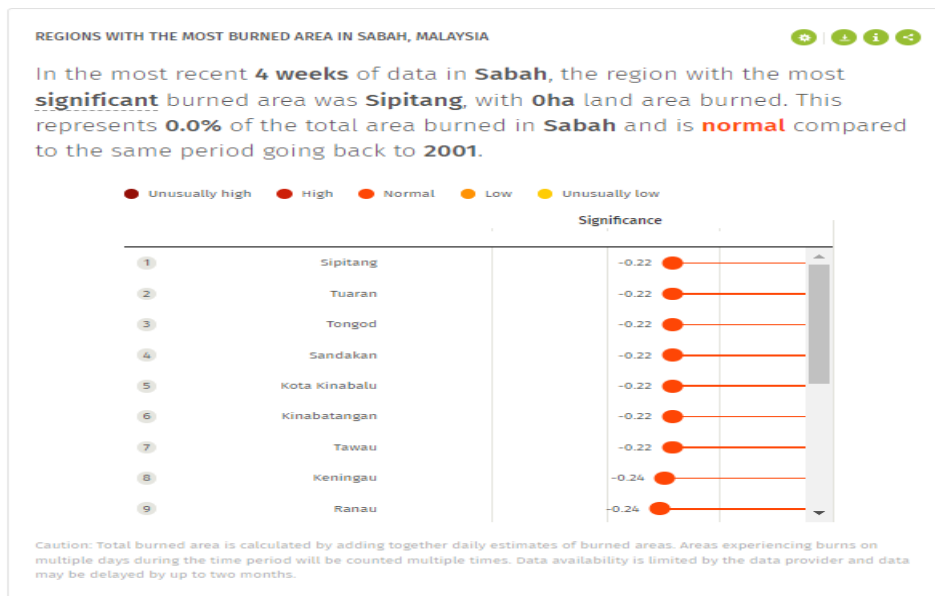

4) Fire alerts by District of Sabah in Global Forest Watch Fires website. There are no fire alerts within HSPHB areas.