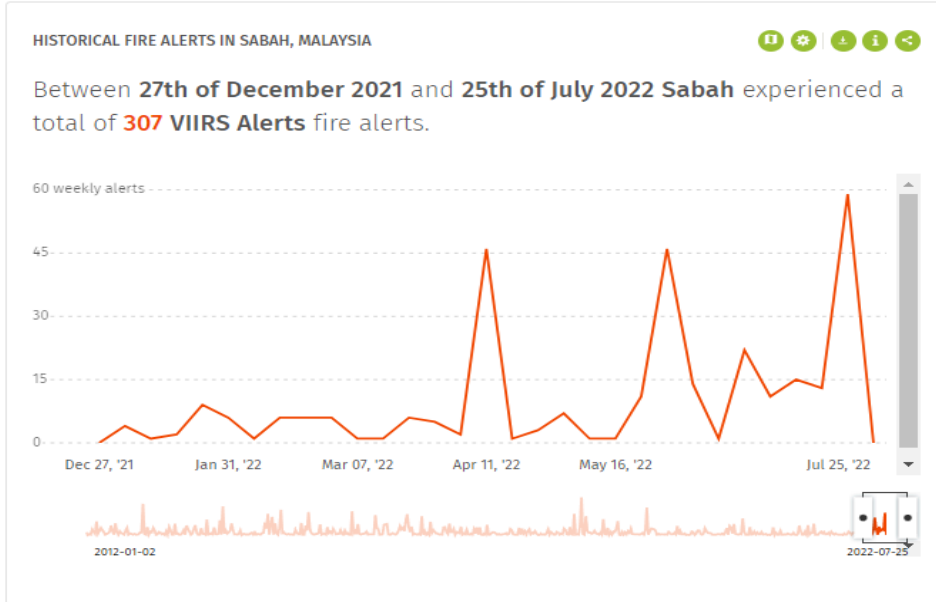

5) In the last 60 weeks, 307 VIIRS fire alerts reported in Global Forest Watch Fires (Historical Fire Hotspot Monitoring – 60 weekly alerts) website between 27th December 2021 and 25th July 2022. There are no fire alerts within HSPHB areas.