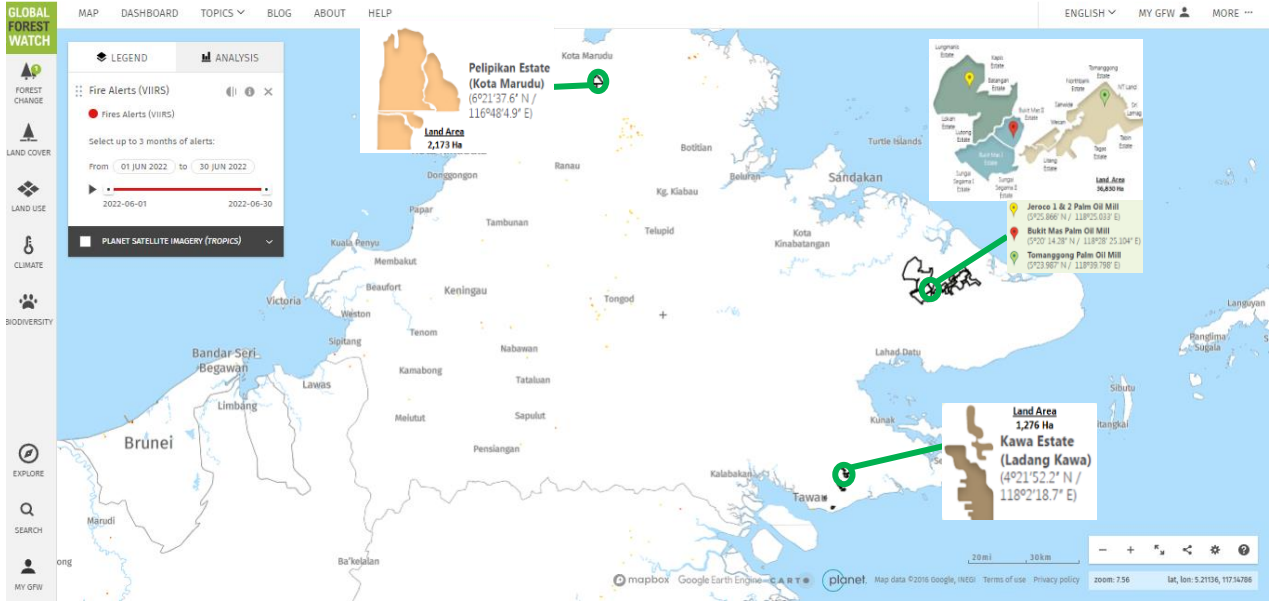

**A) Number of Fire Hot Spot occurrence within Hap Seng Plantations Holdings Berhad (HSPHB) in June 2022 as reported by Global Forest Watch (GFW) Fires.**

No	Estate	GFW Fires	Site Verification
1	Lokan Estate	0	
2	Batangan Estate	0	
3	Lutong Estate	0	
4	Kapis Estate	0	
5	Lungmanis Estate	0	

6	Tomanggong Estate	0	
7	Litang Estate	0	
8	Tagas Estate	0	
9	Tabin Estate	0	
10	Northbank Estate	0	
11	Bukit Mas Estate	0	

12	Sungai Segama Estate	0	
13	Kawa Estate	0	
14	Pelipikan Estate	0	

**B) Global Forest Watch Fires Website: 01<sup>st</sup> June 2022 – 30<sup>th</sup> June 2022**