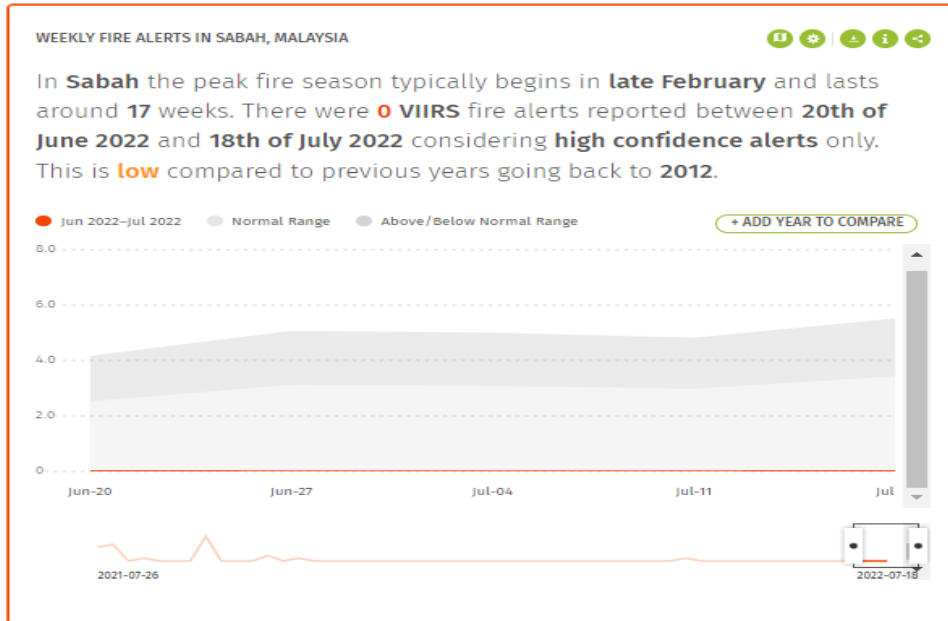

3) 0 VIIRS fire alerts reported in Global Forest Watch Fires (Weekly Fire Hotspot Monitoring) website between 20th June 2022 and 18th July 2022. There are no fire alerts within HSPHB areas.