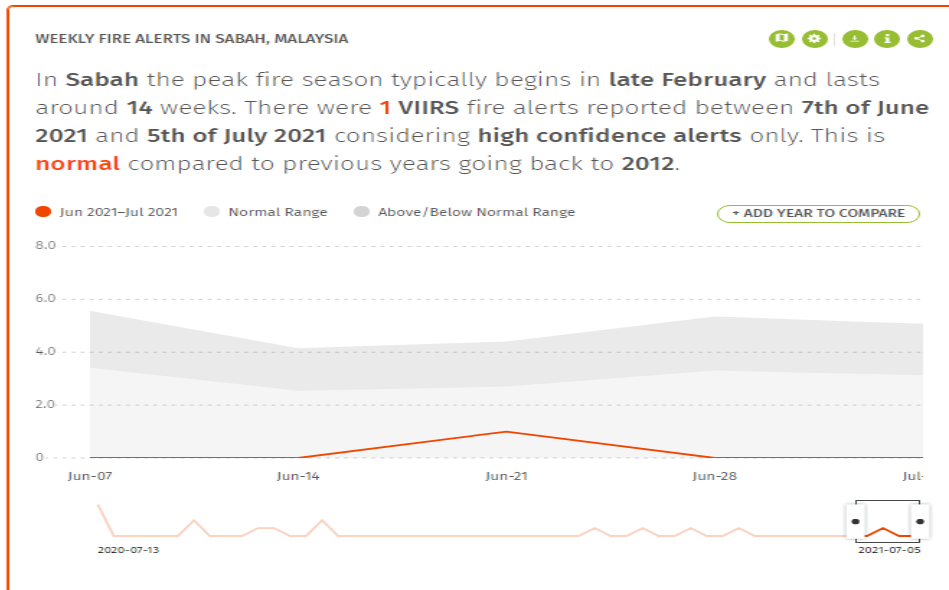

**MONTHLY SUMMARY REPORT OF FIRE HOT SPOT / FIRE ALERTS BASED ON THE
INFORMATION PROVIDED BY GLOBAL FOREST WATCH FIRES
(JUNE 2021)**

A) Number of Fire Hot Spot occurrence within Hap Seng Plantations Holdings Berhad (HSPHB) in June 2021 as reported by Global Forest Watch (GFW) Fires.

12	Sungai Segama Estate	0	
13	Kawa Estate	0	
14	Pelipikan Estate	0	

B) Global Forest Watch Fires & GeorSPO Website: 01st June 2021 – 30th June 2021

1) No fire alert within HSPHB areas in GeorSPO website.