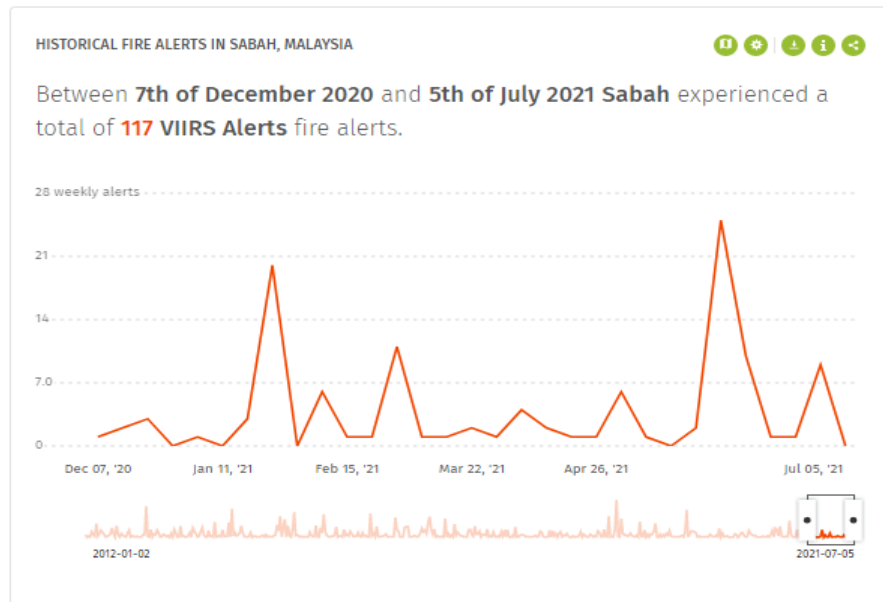

12	Sungai Segama Estate	0	
13	Kawa Estate	0	
14	Pelipikan Estate	0	

B) Global Forest Watch Fires & GeorSPO Website: 01st June 2021 – 30th June 2021

1) No fire alert within HSPHB areas in GeorSPO website.

2) 1 VIIRS fire alerts reported in Global Forest Watch Fires (Weekly Fire Hotspot Monitoring) website between 7th June 2021 and 5th July 2021. There are no fire alerts within HSPHB areas.

3) Fire alerts by District of Sabah in Global Forest Watch Fires website. There are no fire alerts within HSPHB areas.