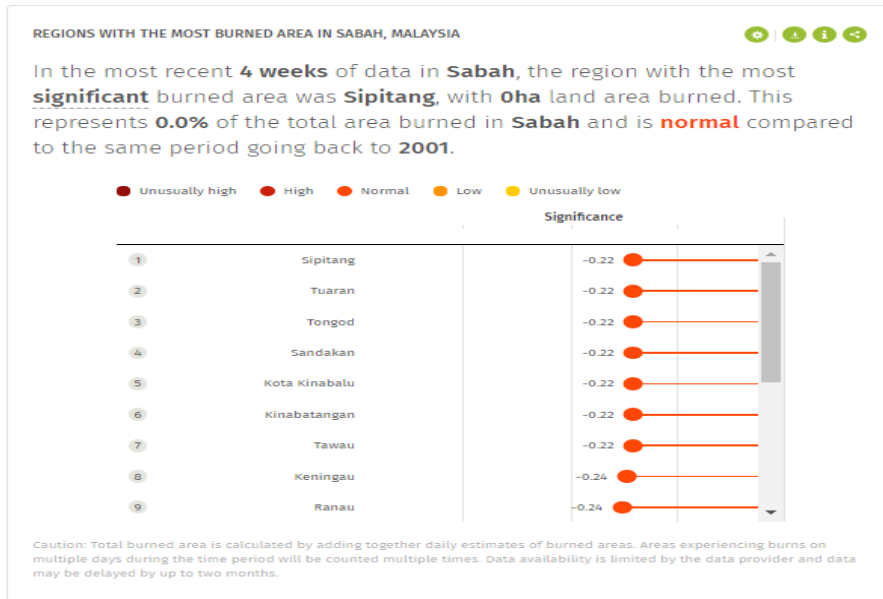

12	Sungai Segama Estate	0	
13	Kawa Estate	0	
14	Pelipikan Estate	0	

B) Global Forest Watch Fires & GeorSPO Website: 01st June 2021 – 30th June 2021

1) No fire alert within HSPHB areas in GeorSPO website.

2) 1 VIIRS fire alerts reported in Global Forest Watch Fires (Weekly Fire Hotspot Monitoring) website between 7th June 2021 and 5th July 2021. There are no fire alerts within HSPHB areas.

3) Fire alerts by District of Sabah in Global Forest Watch Fires website. There are no fire alerts within HSPHB areas.

4) In the last 28 weeks, 117 VIIRS fire alerts reported in Global Forest Watch Fires (Historical Fire Hotspot Monitoring – 28 weekly alerts) website between 7th December 2020 and 5th July 2021. There are no fire alerts within HSPHB areas.