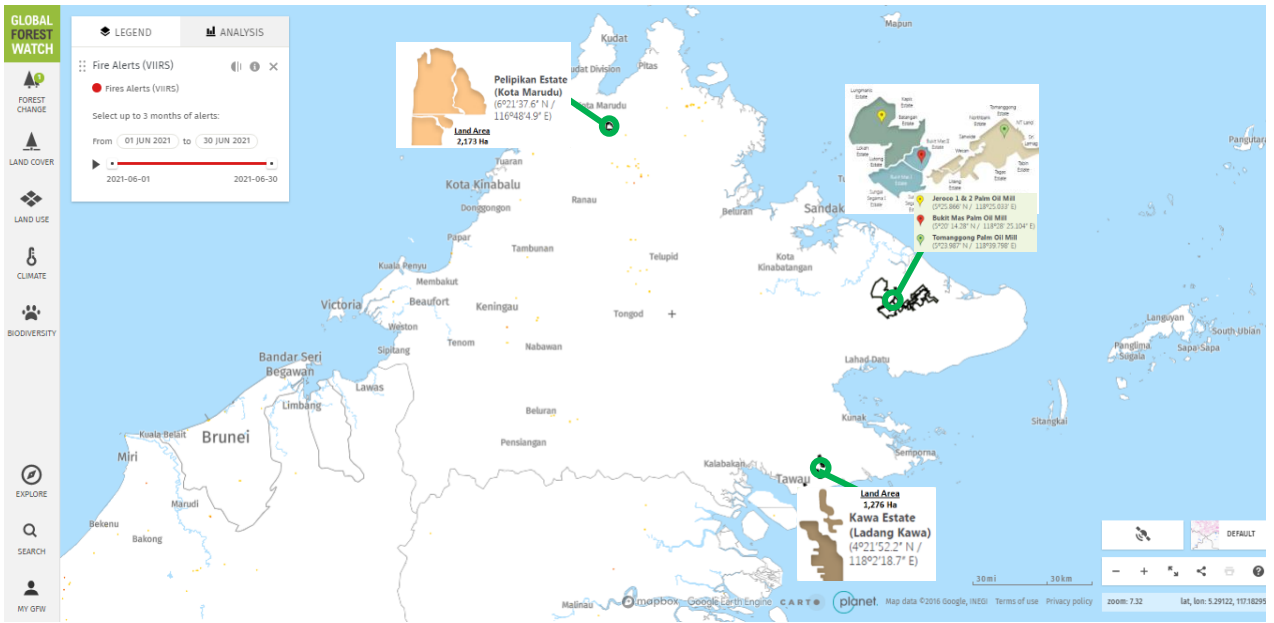

B) Global Forest Watch Fires & GeorSPO Website: 01st June 2021 – 30th June 2021

1) No fire alert within HSPHB areas in GeorSPO website.