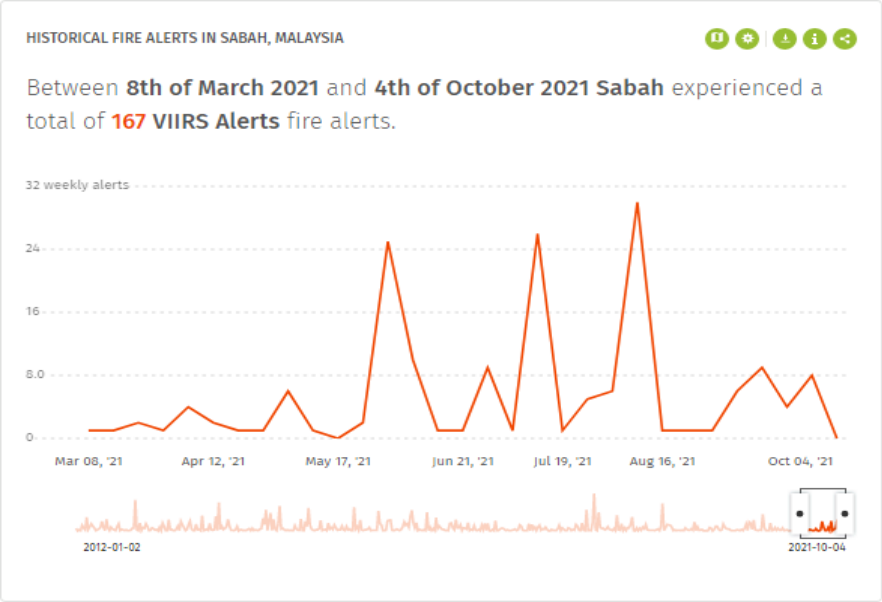

1) No fire alert within Hap Seng Plantations Holding Berhad (HSPHB) areas in Global Forest Watch Fires website.

2) No fire alert within neighbouring independent outgrower/smallholder around HSPHB in Global Forest Watch Fires website.

3) 9 VIIRS fire alerts reported in Global Forest Watch Fires (Weekly Fire Hotspot Monitoring) website between 6th September 2021 and 4th October 2021. There are no fire alerts within HSPHB areas.

4) Fire alerts by District of Sabah in Global Forest Watch Fires website. There are no fire alerts within HSPHB areas.