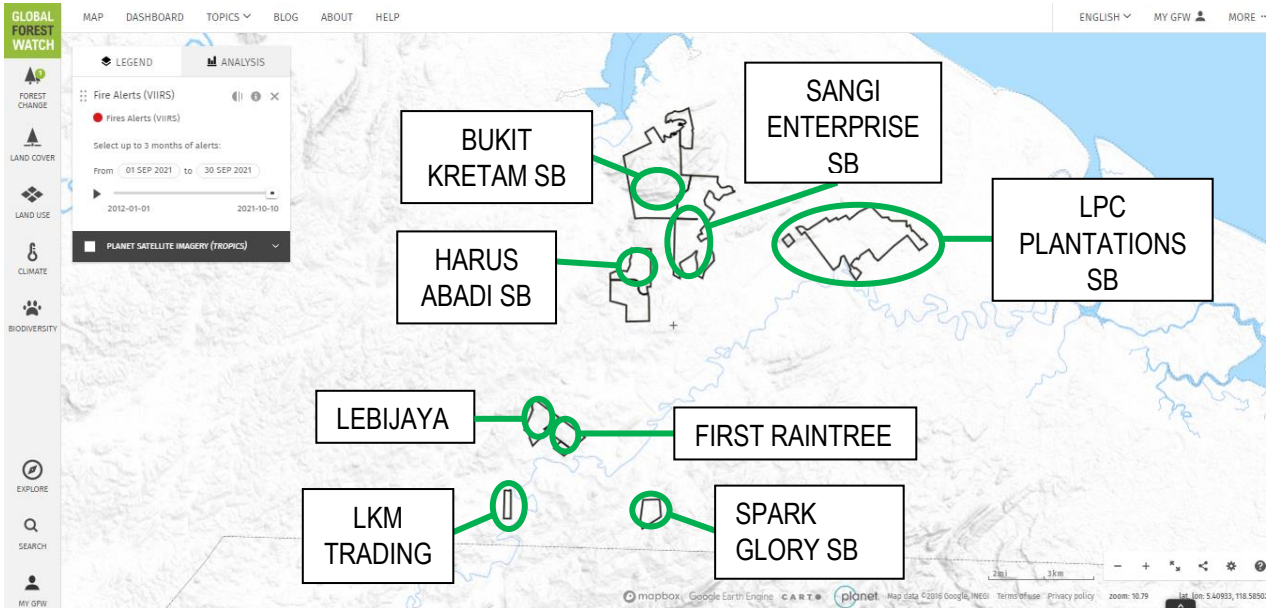

**A) Number of Fire Hot Spot occurrence within Hap Seng Plantations Holdings Berhad (HSPHB)
in September 2021 as reported by Global Forest Watch (GFW) Fires.**

No	Estate	GFW Fires	Site Verification
1	Lokan Estate	0	
2	Batangan Estate	0	
3	Lutong Estate	0	
4	Kapis Estate	0	
5	Lungmanis Estate	0	

6	Tomanggong Estate	0	
7	Litang Estate	0	
8	Tagas Estate	0	
9	Tabin Estate	0	
10	Northbank Estate	0	
11	Bukit Mas Estate	0	

12	Sungai Segama Estate	0	
13	Kawa Estate	0	
14	Pelipikan Estate	0	

B) Global Forest Watch Fires Website: 01st September 2021 – 30th September 2021

1) No fire alert within Hap Seng Plantations Holding Berhad (HSPHB) areas in Global Forest Watch Fires website.

2) No fire alert within neighbouring independent outgrower/smallholder around HSPHB in Global Forest Watch Fires website.