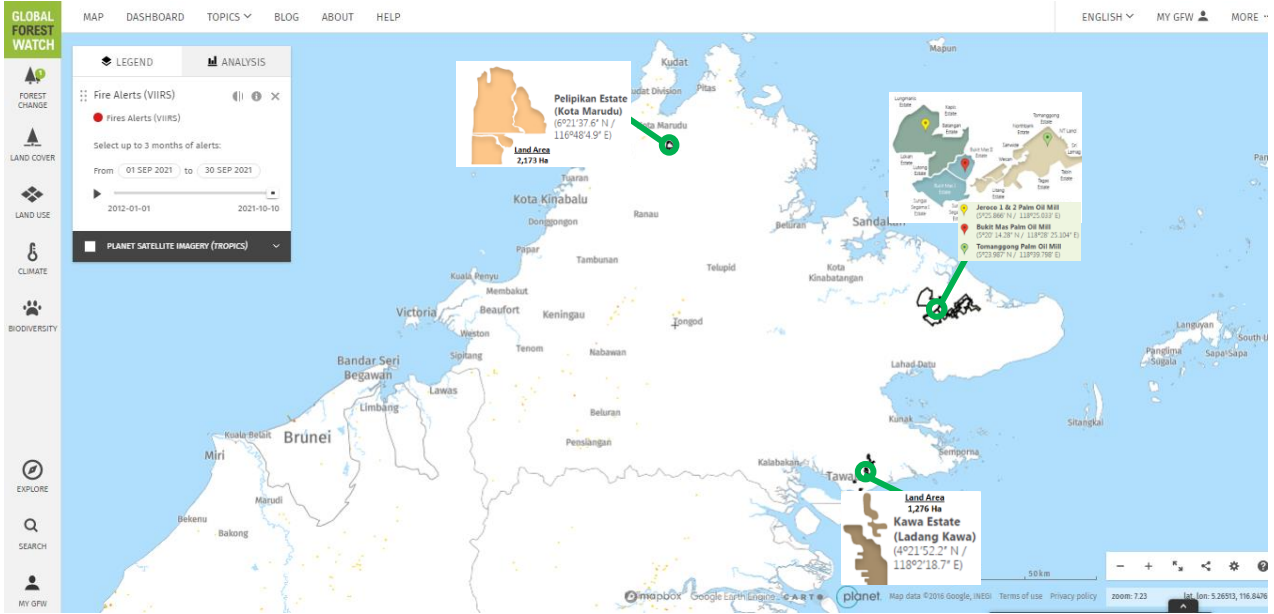

**MONTHLY SUMMARY REPORT OF FIRE HOT SPOT / FIRE ALERTS WITHIN HAP SENG
PLANTATIONS HOLDINGS BERHAD AND ITS NEIGHBOURING INDEPENDENT OUTGROWER/
SMALLHOLDER BASED ON THE INFORMATION PROVIDED BY GLOBAL FOREST WATCH FIRES
(SEPTEMBER 2021)**

**A) Number of Fire Hot Spot occurrence within Hap Seng Plantations Holdings Berhad (HSPHB)
in September 2021 as reported by Global Forest Watch (GFW) Fires.**

No	Estate	GFW Fires	Site Verification
1	Lokan Estate	0	
2	Batangan Estate	0	
3	Lutong Estate	0	
4	Kapis Estate	0	
5	Lungmanis Estate	0	

6	Tomanggong Estate	0	
7	Litang Estate	0	
8	Tagas Estate	0	
9	Tabin Estate	0	
10	Northbank Estate	0	
11	Bukit Mas Estate	0	

12	Sungai Segama Estate	0	
13	Kawa Estate	0	
14	Pelipikan Estate	0	

B) Global Forest Watch Fires Website: 01st September 2021 – 30th September 2021