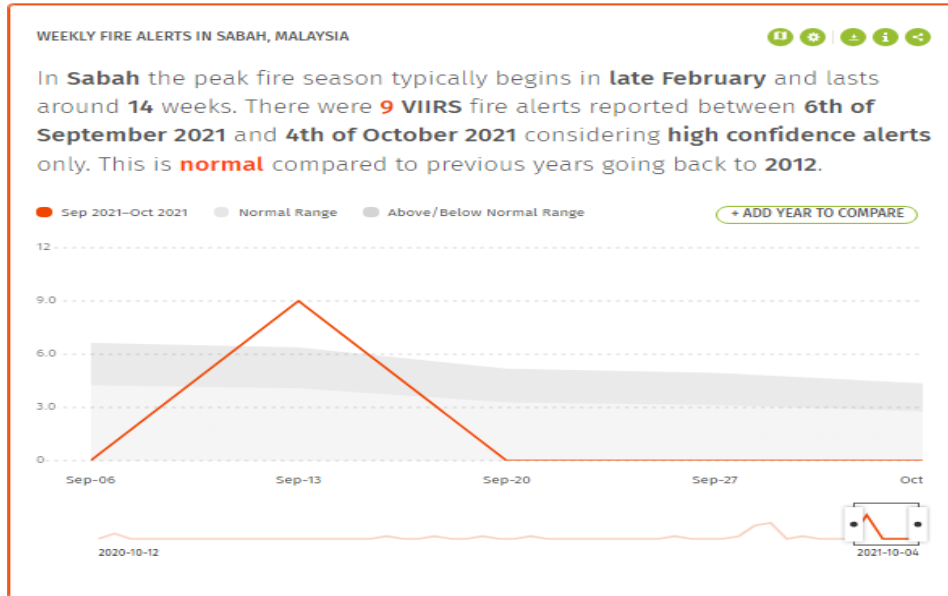

3) 9 VIIRS fire alerts reported in Global Forest Watch Fires (Weekly Fire Hotspot Monitoring) website between 6th September 2021 and 4th October 2021. There are no fire alerts within HSPHB areas.