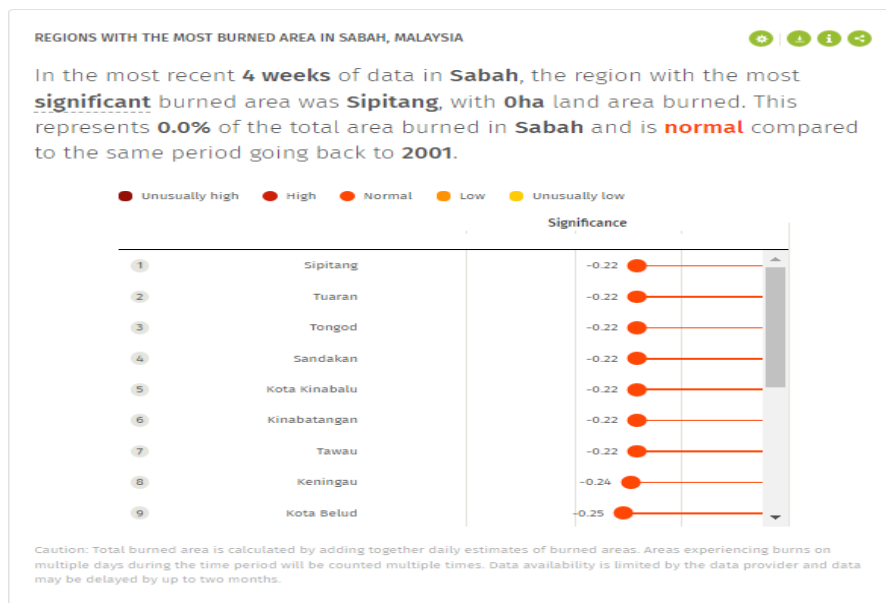

4) Fire alerts by District of Sabah in Global Forest Watch Fires website. There are no fire alerts within HSPHB areas.