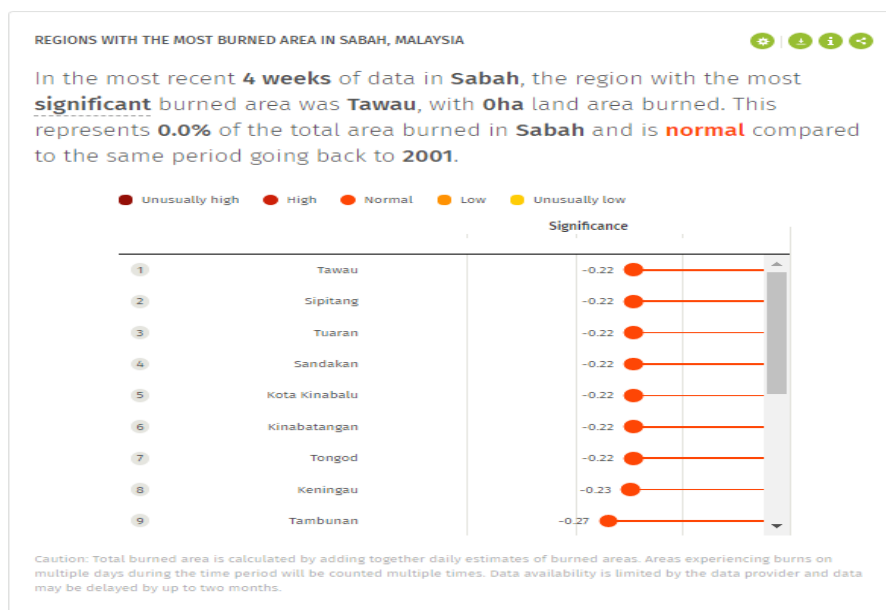

4) Fire alerts by District of Sabah in Global Forest Watch Fires website. There are no fire alerts within HSPHB areas.