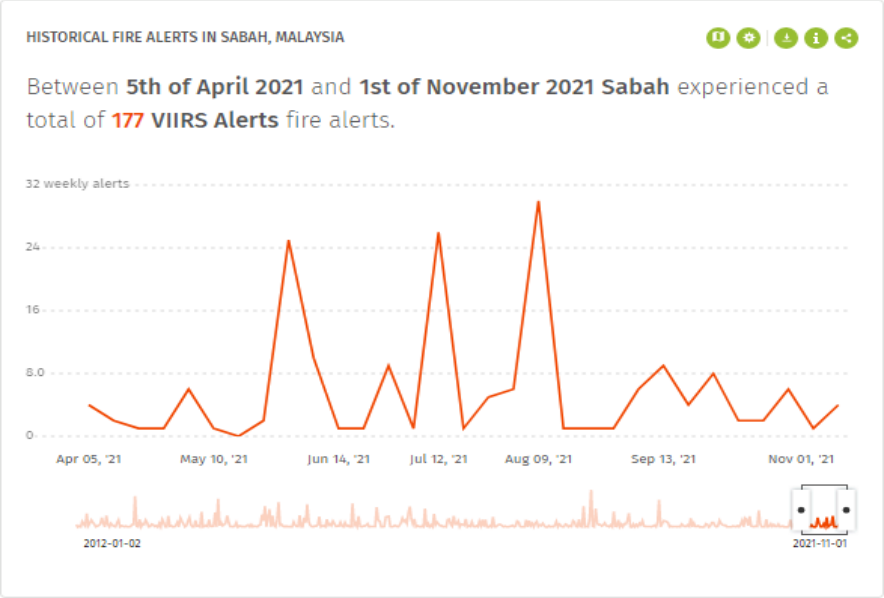

1) No fire alert within Hap Seng Plantations Holding Berhad (HSPHB) areas in Global Forest Watch Fires website.

2) No fire alert within neighbouring independent outgrower/smallholder around HSPHB in Global Forest Watch Fires website.

3) 3 VIIRS fire alerts reported in Global Forest Watch Fires (Weekly Fire Hotspot Monitoring) website between 4th October 2021 and 1st November 2021. There are no fire alerts within HSPHB areas.

4) Fire alerts by District of Sabah in Global Forest Watch Fires website. There are no fire alerts within HSPHB areas.