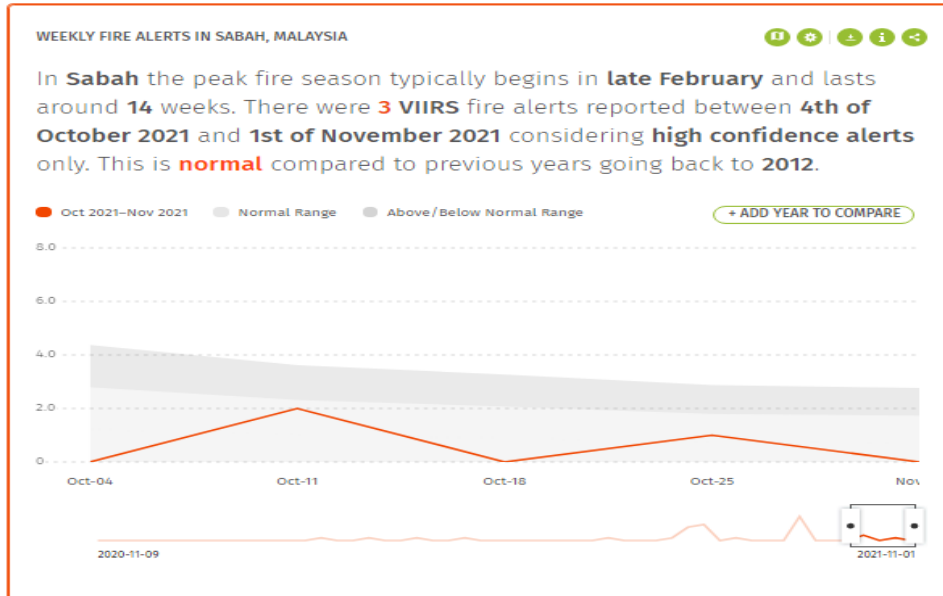

3) 3 VIIRS fire alerts reported in Global Forest Watch Fires (Weekly Fire Hotspot Monitoring) website between 4th October 2021 and 1st November 2021. There are no fire alerts within HSPHB areas.