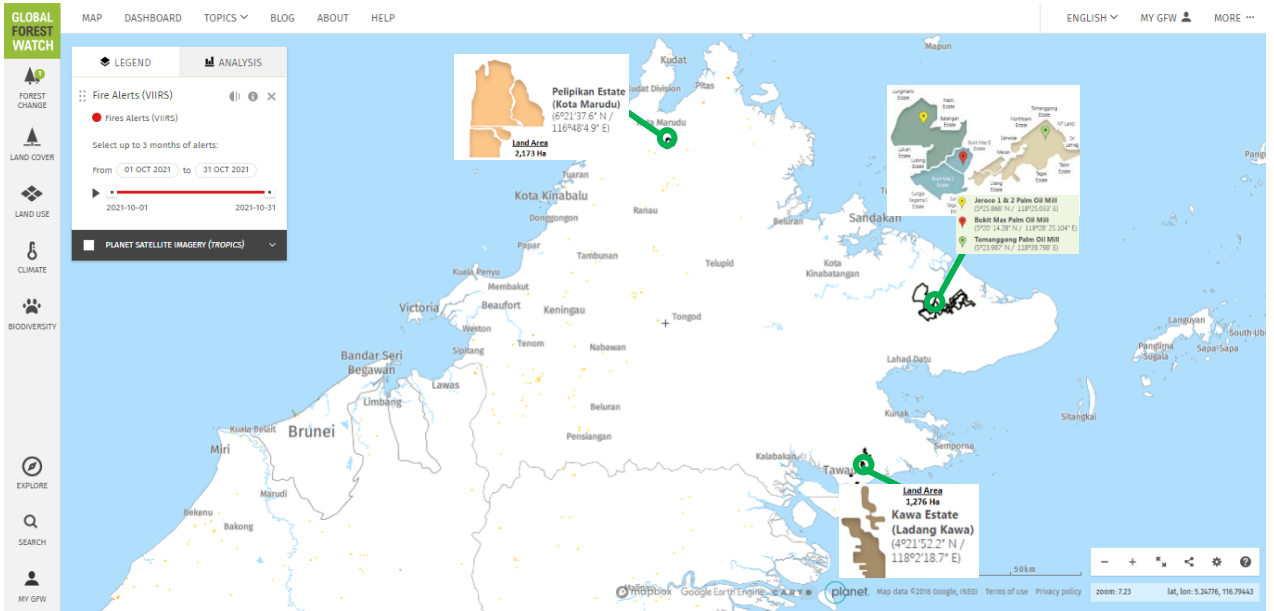

**MONTHLY SUMMARY REPORT OF FIRE HOT SPOT / FIRE ALERTS WITHIN HAP SENG
PLANTATIONS HOLDINGS BERHAD AND ITS NEIGHBOURING INDEPENDENT OUTGROWER/
SMALLHOLDER BASED ON THE INFORMATION PROVIDED BY GLOBAL FOREST WATCH FIRES
(OCTOBER 2021)**

**A) Number of Fire Hot Spot occurrence within Hap Seng Plantations Holdings Berhad (HSPHB)
in October 2021 as reported by Global Forest Watch (GFW) Fires.**

No	Estate	GFW Fires	Site Verification
1	Lokan Estate	0	
2	Batangan Estate	0	
3	Lutong Estate	0	
4	Kapis Estate	0	
5	Lungmanis Estate	0	

6	Tomanggong Estate	0	
7	Litang Estate	0	
8	Tagas Estate	0	
9	Tabin Estate	0	
10	Northbank Estate	0	
11	Bukit Mas Estate	0	

12	Sungai Segama Estate	0	
13	Kawa Estate	0	
14	Pelipikan Estate	0	

B) Global Forest Watch Fires Website: 01st October 2021 – 31st October 2021