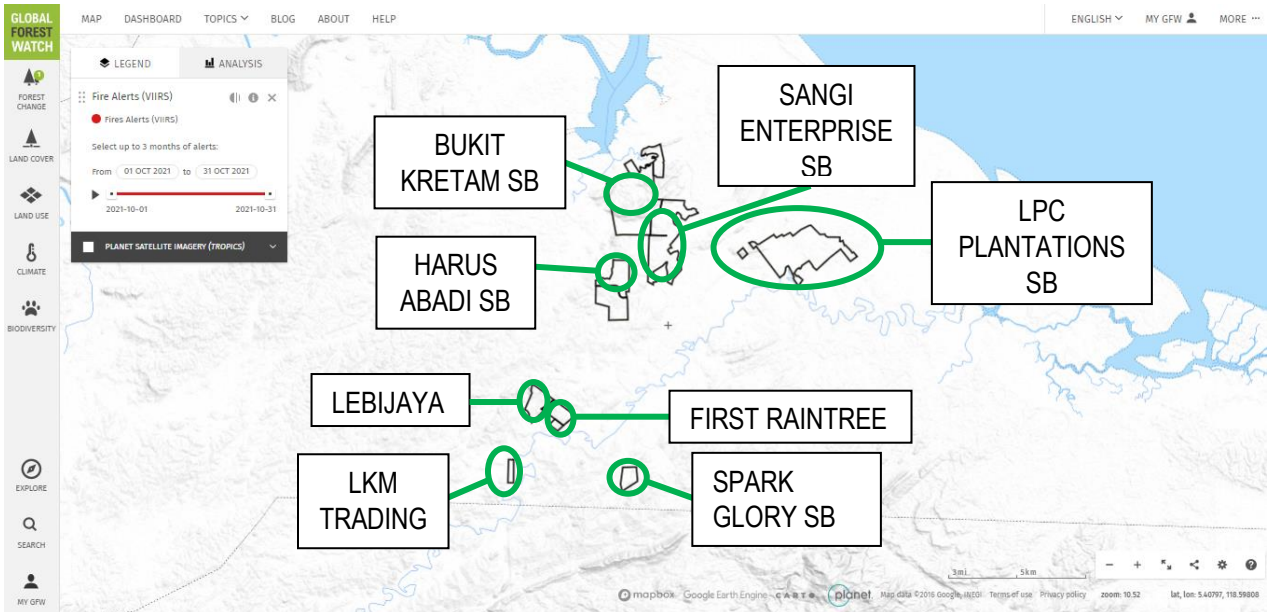

**MONTHLY SUMMARY REPORT OF FIRE HOT SPOT / FIRE ALERTS WITHIN HAP SENG
PLANTATIONS HOLDINGS BERHAD AND ITS NEIGHBOURING INDEPENDENT OUTGROWER/
SMALLHOLDER BASED ON THE INFORMATION PROVIDED BY GLOBAL FOREST WATCH FIRES
(OCTOBER 2021)**

**A) Number of Fire Hot Spot occurrence within Hap Seng Plantations Holdings Berhad (HSPHB)
in October 2021 as reported by Global Forest Watch (GFW) Fires.**

No	Estate	GFW Fires	Site Verification
1	Lokan Estate	0	
2	Batangan Estate	0	
3	Lutong Estate	0	
4	Kapis Estate	0	
5	Lungmanis Estate	0	

6	Tomanggong Estate	0	
7	Litang Estate	0	
8	Tagas Estate	0	
9	Tabin Estate	0	
10	Northbank Estate	0	
11	Bukit Mas Estate	0	

12	Sungai Segama Estate	0	
13	Kawa Estate	0	
14	Pelipikan Estate	0	

B) Global Forest Watch Fires Website: 01st October 2021 – 31st October 2021

1) No fire alert within Hap Seng Plantations Holding Berhad (HSPHB) areas in Global Forest Watch Fires website.

2) No fire alert within neighbouring independent outgrower/smallholder around HSPHB in Global Forest Watch Fires website.