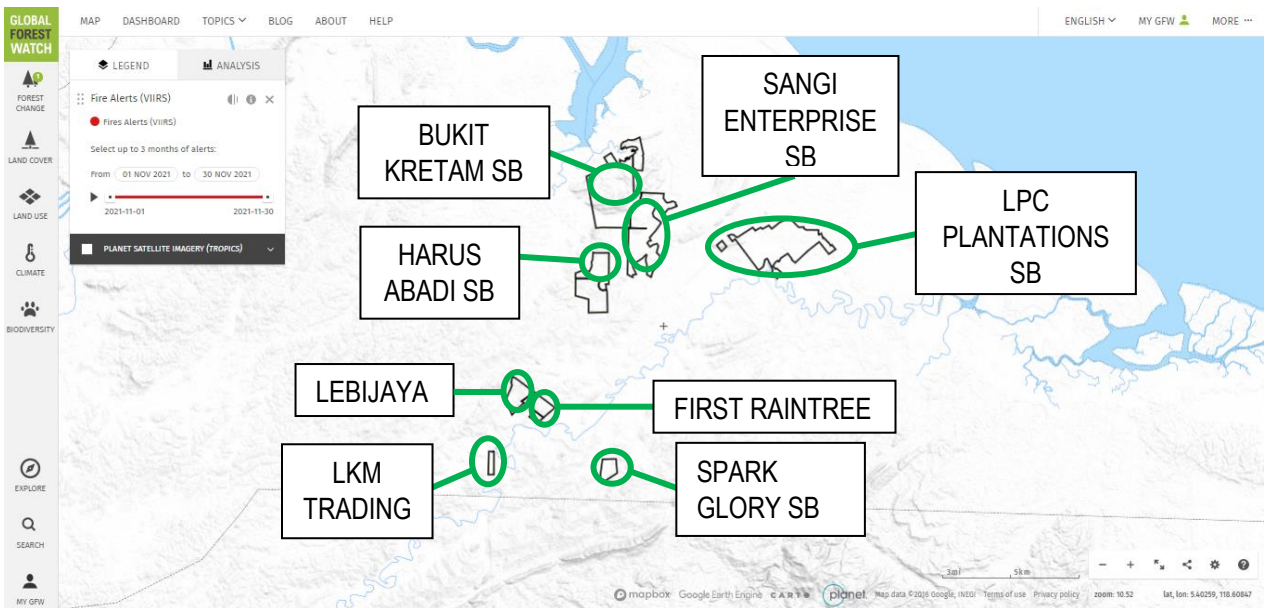

**MONTHLY SUMMARY REPORT OF FIRE HOT SPOT / FIRE ALERTS WITHIN HAP SENG PLANTATIONS HOLDINGS BERHAD AND ITS NEIGHBOURING INDEPENDENT OUTGROWER/ SMALLHOLDER BASED ON THE INFORMATION PROVIDED BY GLOBAL FOREST WATCH FIRES (NOVEMBER 2021)**

**A) Number of Fire Hot Spot occurrence within Hap Seng Plantations Holdings Berhad (HSPHB) in November 2021 as reported by Global Forest Watch (GFW) Fires.**

No	Estate	GFW Fires	Site Verification
1	Lokan Estate	0	
2	Batangan Estate	0	
3	Lutong Estate	0	
4	Kapis Estate	0	
5	Lungmanis Estate	0	

6	Tomanggong Estate	0	
7	Litang Estate	0	
8	Tagas Estate	0	
9	Tabin Estate	0	
10	Northbank Estate	0	
11	Bukit Mas Estate	0	

12	Sungai Segama Estate	0	
13	Kawa Estate	0	
14	Pelipikan Estate	0	

**B) Global Forest Watch Fires Website: 01<sup>st</sup> November 2021 – 30<sup>th</sup> November 2021**

**1) No fire alert within Hap Seng Plantations Holding Berhad (HSPHB) areas in Global Forest Watch Fires website.**

**2) No fire alert within neighbouring independent outgrower/smallholder around HSPHB in Global Forest Watch Fires website.**