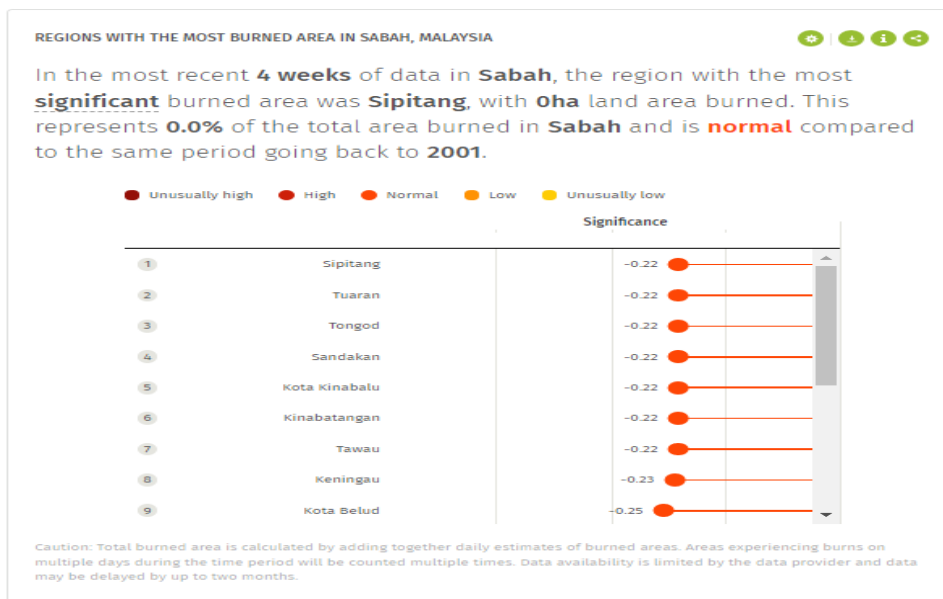

4) Fire alerts by District of Sabah in Global Forest Watch Fires website. There are no fire alerts within HSPHB areas.