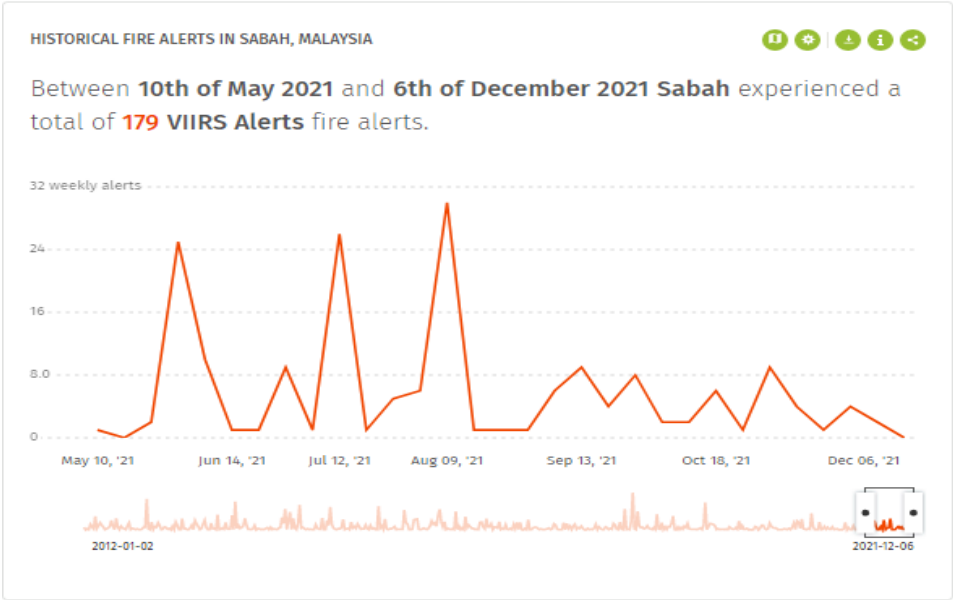

5) In the last 32 weeks, 179 VIIRS fire alerts reported in Global Forest Watch Fires (Historical Fire Hotspot Monitoring – 32 weekly alerts) website between 10th May 2021 and 6th December 2021. There are no fire alerts within HSPHB areas.

Reported by : Hap Seng Plantations Holdings Berhad
Date : 7th December 2021