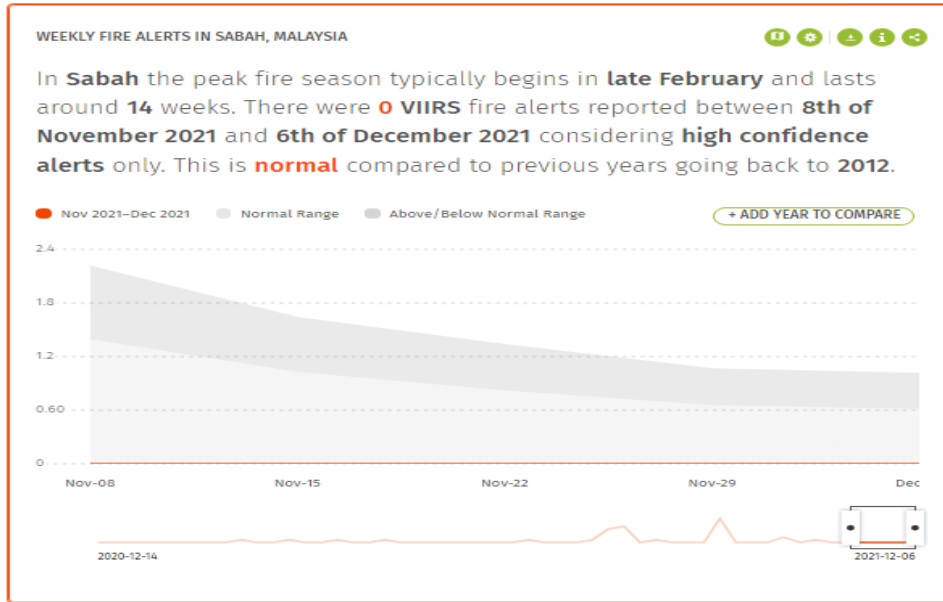

3) 3 VIIRS fire alerts reported in Global Forest Watch Fires (Weekly Fire Hotspot Monitoring) website between 8th November 2021 and 6th December 2021. There are no fire alerts within HSPHB areas.