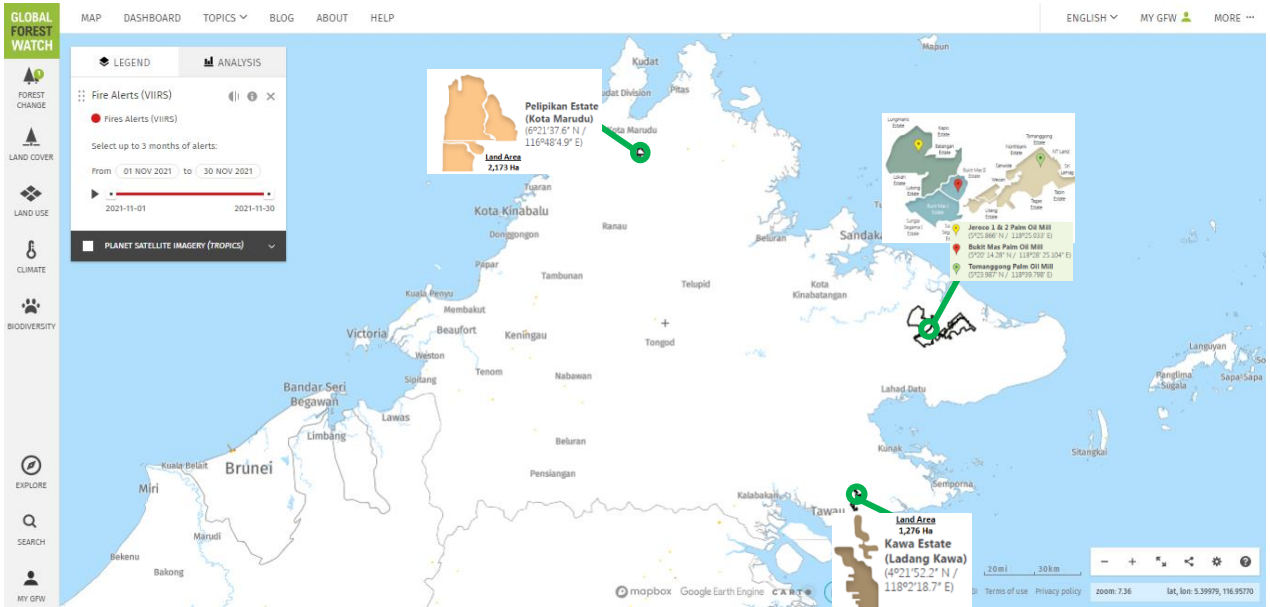

**MONTHLY SUMMARY REPORT OF FIRE HOT SPOT / FIRE ALERTS WITHIN HAP SENG PLANTATIONS HOLDINGS BERHAD AND ITS NEIGHBOURING INDEPENDENT OUTGROWER/ SMALLHOLDER BASED ON THE INFORMATION PROVIDED BY GLOBAL FOREST WATCH FIRES (NOVEMBER 2021)**

**A) Number of Fire Hot Spot occurrence within Hap Seng Plantations Holdings Berhad (HSPHB) in November 2021 as reported by Global Forest Watch (GFW) Fires.**

No	Estate	GFW Fires	Site Verification
1	Lokan Estate	0	
2	Batangan Estate	0	
3	Lutong Estate	0	
4	Kapis Estate	0	
5	Lungmanis Estate	0	

6	Tomanggong Estate	0	
7	Litang Estate	0	
8	Tagas Estate	0	
9	Tabin Estate	0	
10	Northbank Estate	0	
11	Bukit Mas Estate	0	

12	Sungai Segama Estate	0	
13	Kawa Estate	0	
14	Pelipikan Estate	0	

**B) Global Forest Watch Fires Website: 01<sup>st</sup> November 2021 – 30<sup>th</sup> November 2021**