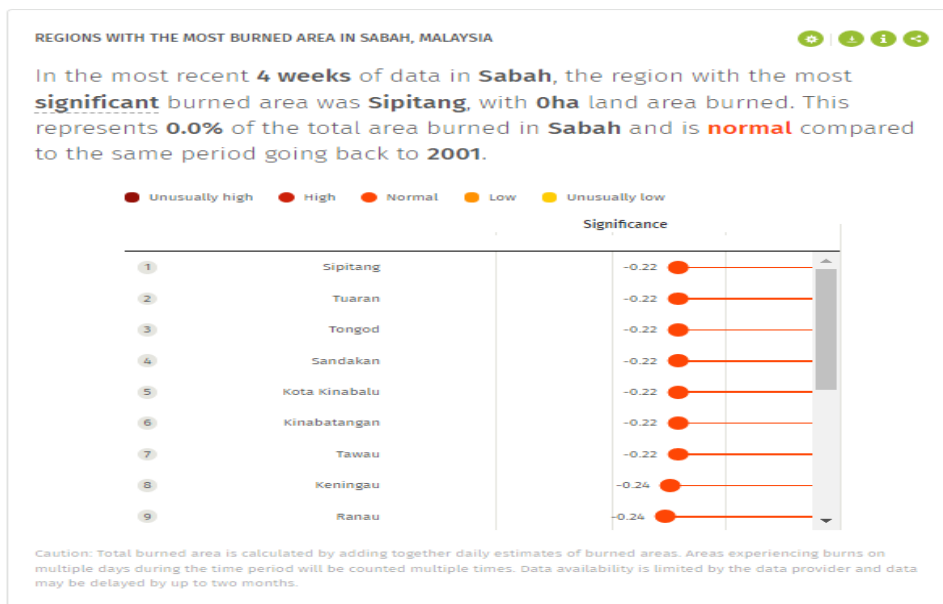

4) Fire alerts by District of Sabah in Global Forest Watch Fires website. There are no fire alerts within HSPHB areas.