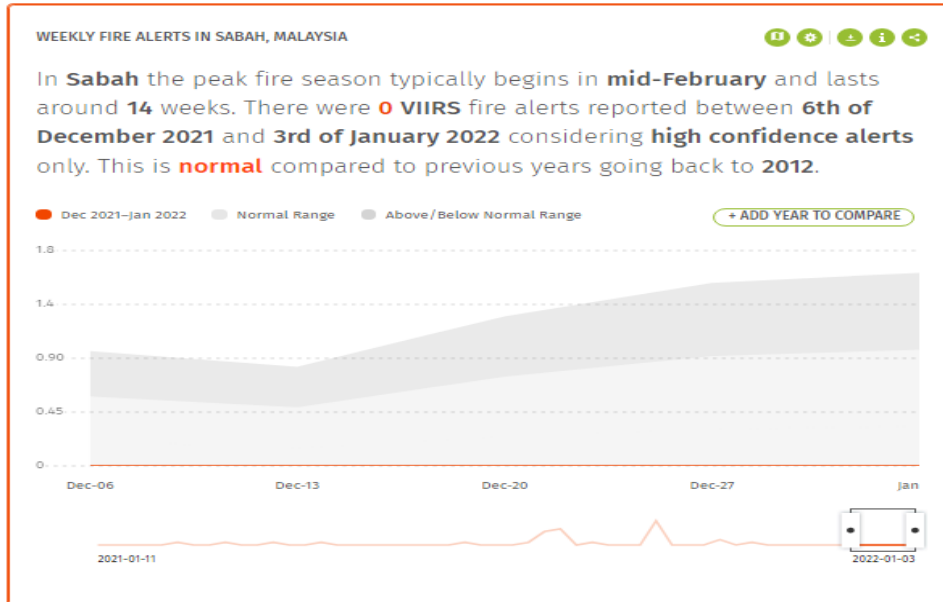

3) 0 VIIRS fire alerts reported in Global Forest Watch Fires (Weekly Fire Hotspot Monitoring) website between 6th December 2021 and 3rd January 2022. There are no fire alerts within HSPHB areas.