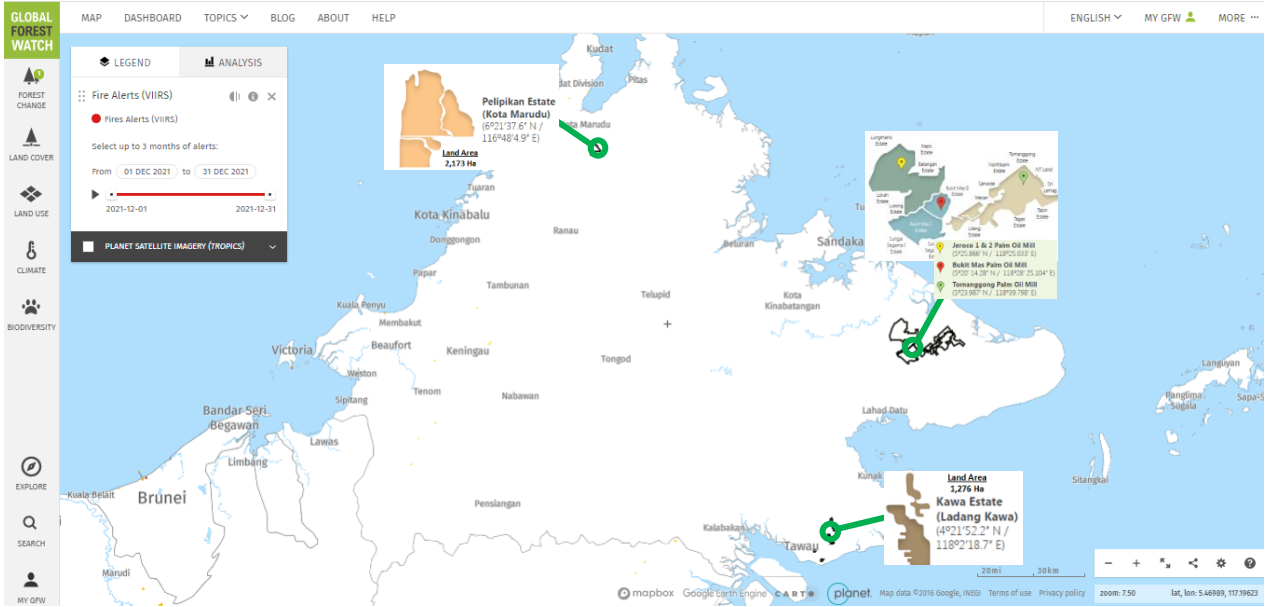

B) Global Forest Watch Fires Website: 01st December 2021 – 31st December 2021

1) No fire alert within Hap Seng Plantations Holding Berhad (HSPHB) areas in Global Forest Watch Fires website.