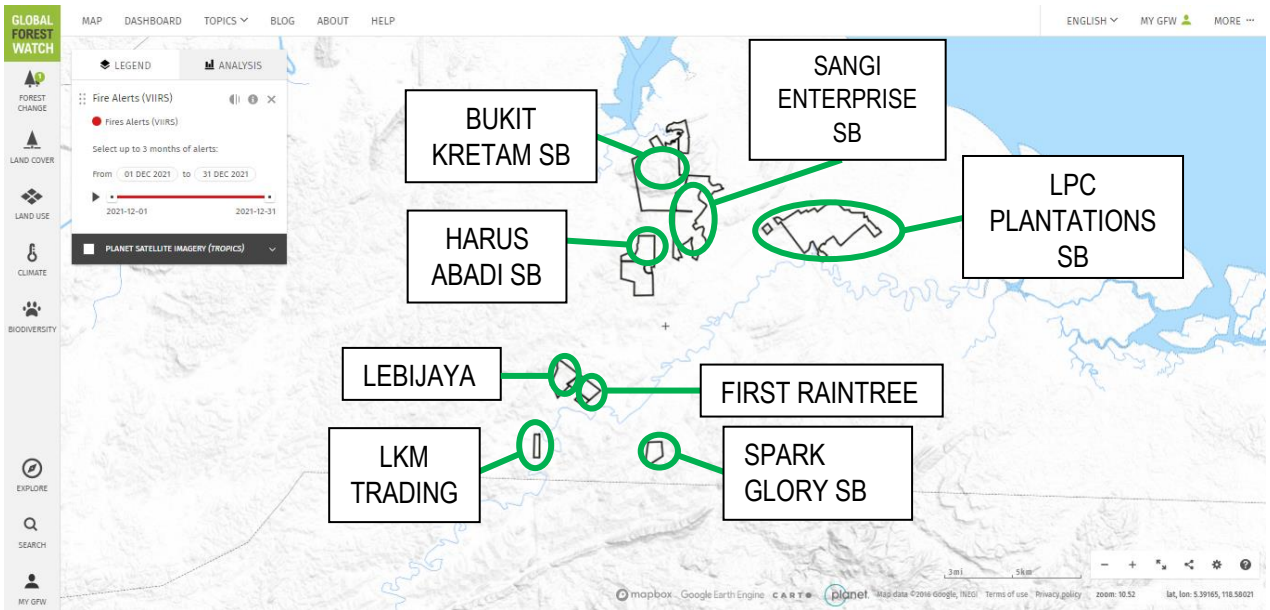

2) No fire alert within neighbouring independent outgrower/smallholder around HSPHB in Global Forest Watch Fires website.