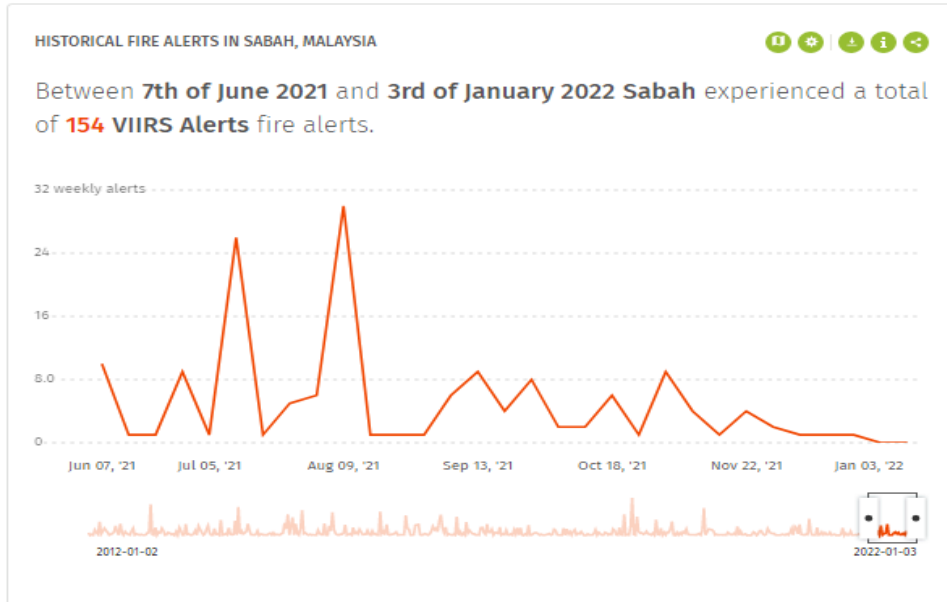

5) In the last 32 weeks, 154 VIIRS fire alerts reported in Global Forest Watch Fires (Historical Fire Hotspot Monitoring – 32 weekly alerts) website between 7th June 2021 and 3rd January 2022. There are no fire alerts within HSPHB areas.

Reported by : Hap Seng Plantations Holdings Berhad
Date : 4th January 2022