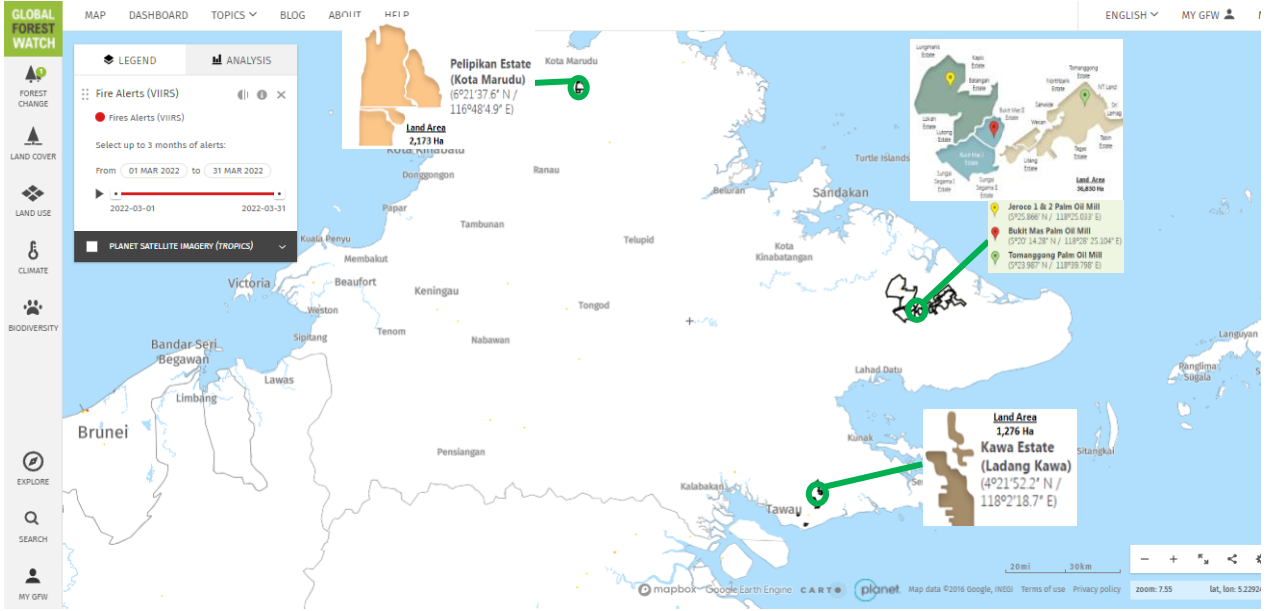

MONTHLY SUMMARY REPORT OF FIRE HOT SPOT / FIRE ALERTS WITHIN HAP SENG PLANTATIONS HOLDINGS BERHAD AND ITS NEIGHBOURING INDEPENDENT OUTGROWER/ SMALLHOLDER BASED ON THE INFORMATION PROVIDED BY GLOBAL FOREST WATCH FIRES (MARCH 2022)

A) Number of Fire Hot Spot occurrence within Hap Seng Plantations Holdings Berhad (HSPHB) in March 2022 as reported by Global Forest Watch (GFW) Fires.

No	Estate	GFW Fires	Site Verification
1	Lokan Estate	0	
2	Batangan Estate	0	
3	Lutong Estate	0	
4	Kapis Estate	0	
5	Lungmanis Estate	0	

6	Tomanggong Estate	0	
7	Litang Estate	0	
8	Tagas Estate	0	
9	Tabin Estate	0	
10	Northbank Estate	0	
11	Bukit Mas Estate	0	

12	Sungai Segama Estate	0	
13	Kawa Estate	0	
14	Pelipikan Estate	0	

B) Global Forest Watch Fires Website: 01st March 2022 – 31st March 2022