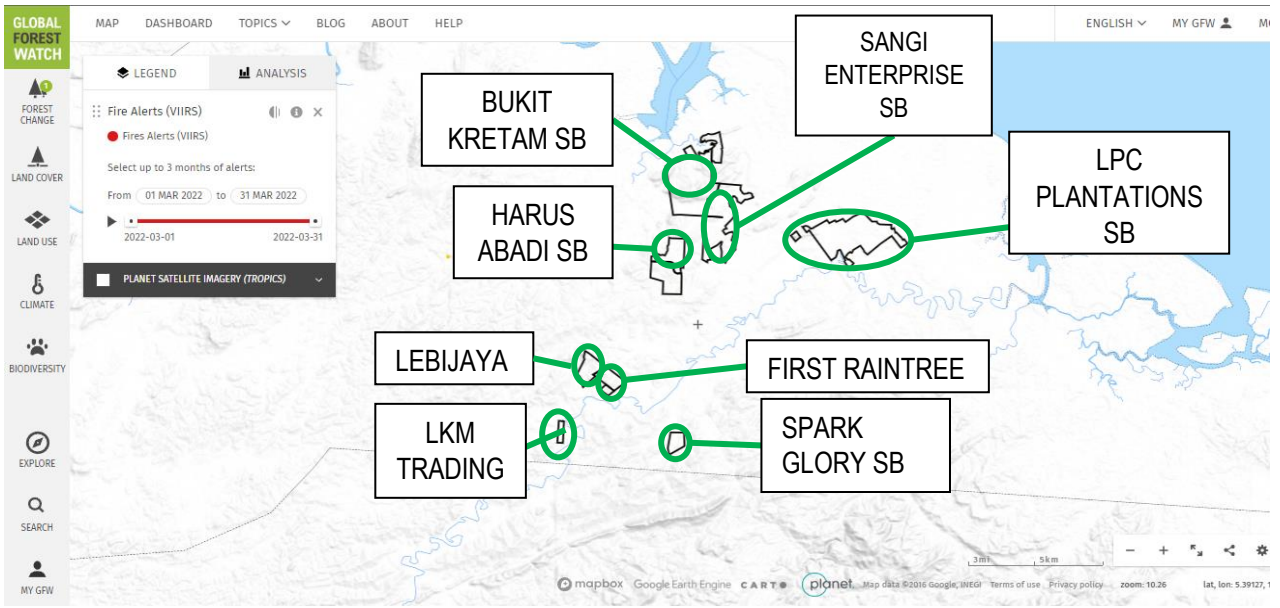

A) Number of Fire Hot Spot occurrence within Hap Seng Plantations Holdings Berhad (HSPHB) in March 2022 as reported by Global Forest Watch (GFW) Fires.

No	Estate	GFW Fires	Site Verification
1	Lokan Estate	0	
2	Batangan Estate	0	
3	Lutong Estate	0	
4	Kapis Estate	0	
5	Lungmanis Estate	0	

6	Tomanggong Estate	0	
7	Litang Estate	0	
8	Tagas Estate	0	
9	Tabin Estate	0	
10	Northbank Estate	0	
11	Bukit Mas Estate	0	

12	Sungai Segama Estate	0	
13	Kawa Estate	0	
14	Pelipikan Estate	0	

B) Global Forest Watch Fires Website: 01st March 2022 – 31st March 2022

1) No fire alert within Hap Seng Plantations Holding Berhad (HSPHB) areas in Global Forest Watch Fires website.

2) No fire alert within neighbouring independent outgrower/smallholder around HSPHB in Global Forest Watch Fires website.