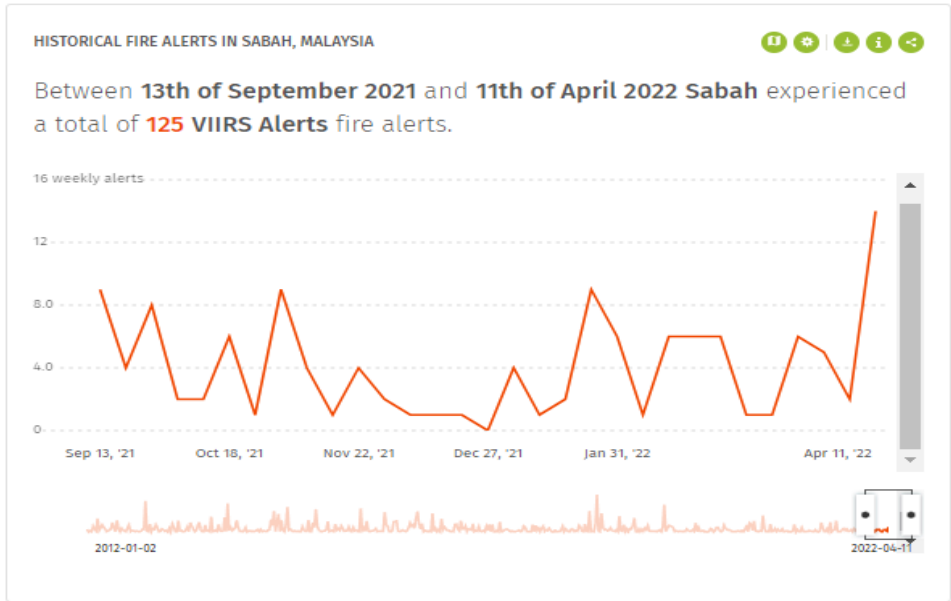

5) In the last 16 weeks, 125 VIIRS fire alerts reported in Global Forest Watch Fires (Historical Fire Hotspot Monitoring – 16 weekly alerts) website between 13th September 2021 and 11th April 2022. There are no fire alerts within HSPHB areas.

Reported by : Hap Seng Plantations Holdings Berhad
Date : 12th April 2022