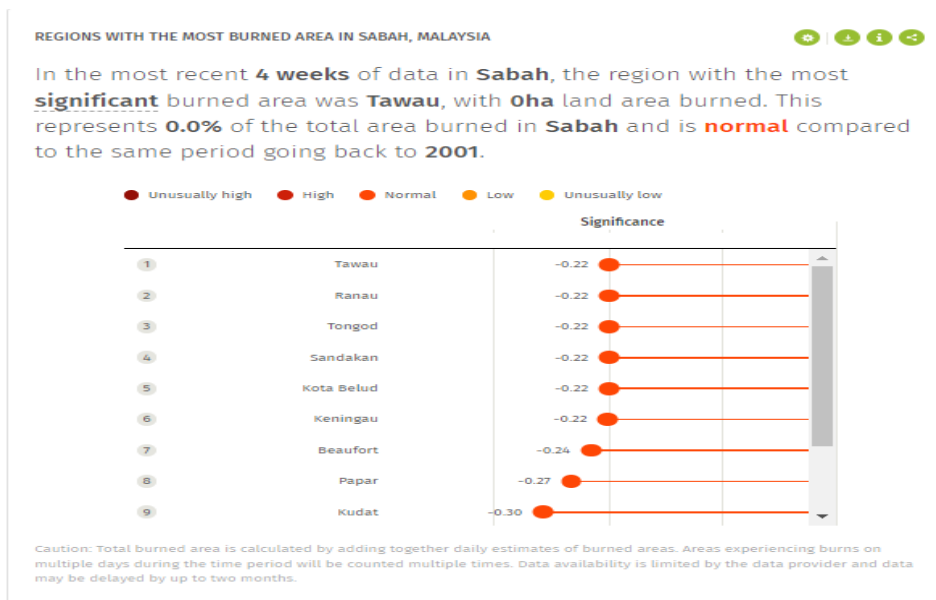

4) Fire alerts by District of Sabah in Global Forest Watch Fires website. There are no fire alerts within HSPHB areas.