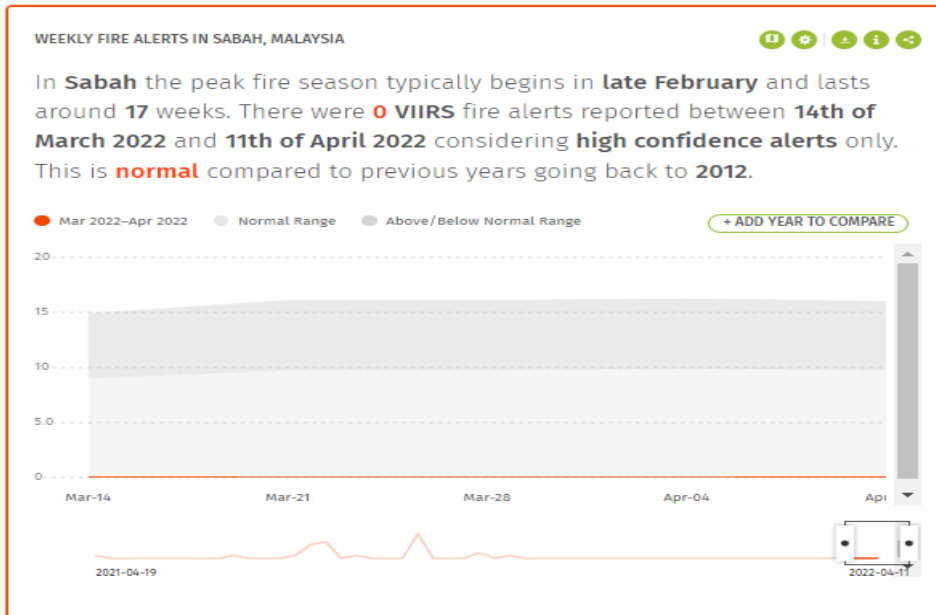

1) No fire alert within Hap Seng Plantations Holding Berhad (HSPHB) areas in Global Forest Watch Fires website.

2) No fire alert within neighbouring independent outgrower/smallholder around HSPHB in Global Forest Watch Fires website.